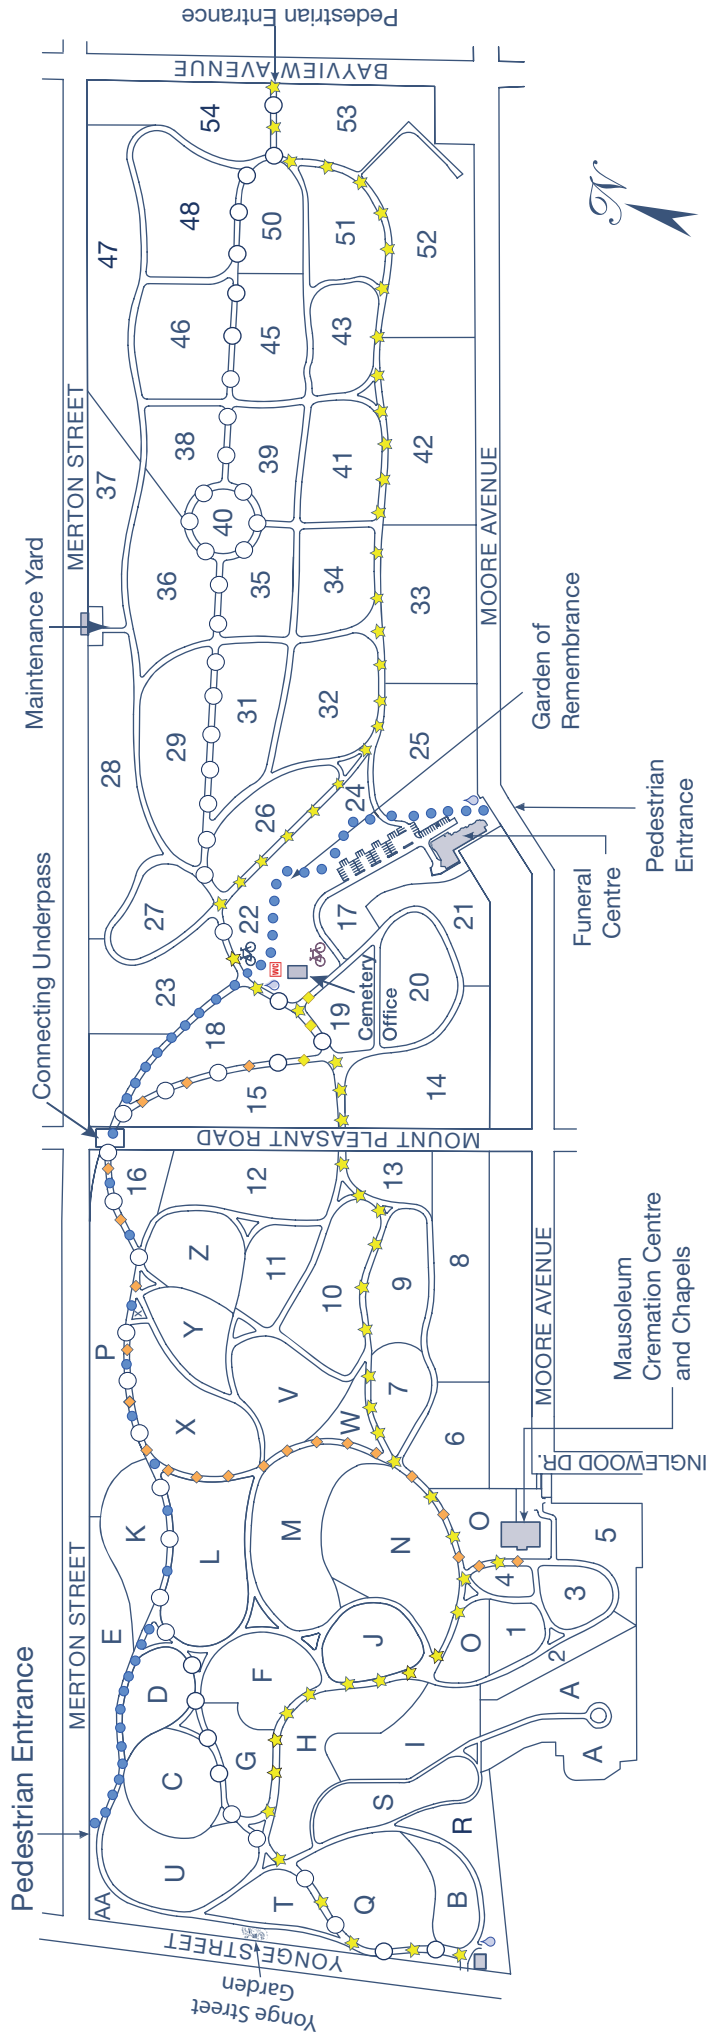

Mount Pleasant Cemetery, Cremation and Funeral Centres

375 Mount Pleasant Road, Toronto, ON M4T 2V8
 Office Hours: 8:00 a.m. to 5:00 p.m. Monday to Saturday
 Cemetery: 416-485-9129 Funeral Centre: 416-485-5572

GATE CLOSING TIMES:
 Daylight Saving to September 30th 8:00 p.m.
 October 1st to Eastern Standard Time 6:00 p.m.
 Eastern Standard Time to DST 5:30 p.m.

DIRECTIONAL ROAD LINES

- ◆ BROKEN YELLOW ROAD LINE (BETWEEN CEMETERY OFFICE AND CREMATORIUM/MAUSOLEUM CHAPELS)
- ★ SOLID YELLOW ROAD LINE (FROM YONGE STREET, WEST MOUNT PLEASANT ENTRANCE OR BAYVIEW PEDESTRIAN ENTRANCE TO CREMATORIUM/MAUSOLEUM CHAPELS)
- SOLID BLUE LINE (FOR HERITAGE/BELTLINE PEDESTRIAN ENTRANCE)
- WHITE ROAD LINE (MAIN ROAD FROM YONGE STREET ENTRANCE, BENEATH MOUNT PLEASANT ROAD TO BAYVIEW PEDESTRIAN ENTRANCE)

- ☒ PUBLIC WASHROOM
- 🚲 BICYCLE RACK
- 💧 DRINKING FOUNTAIN