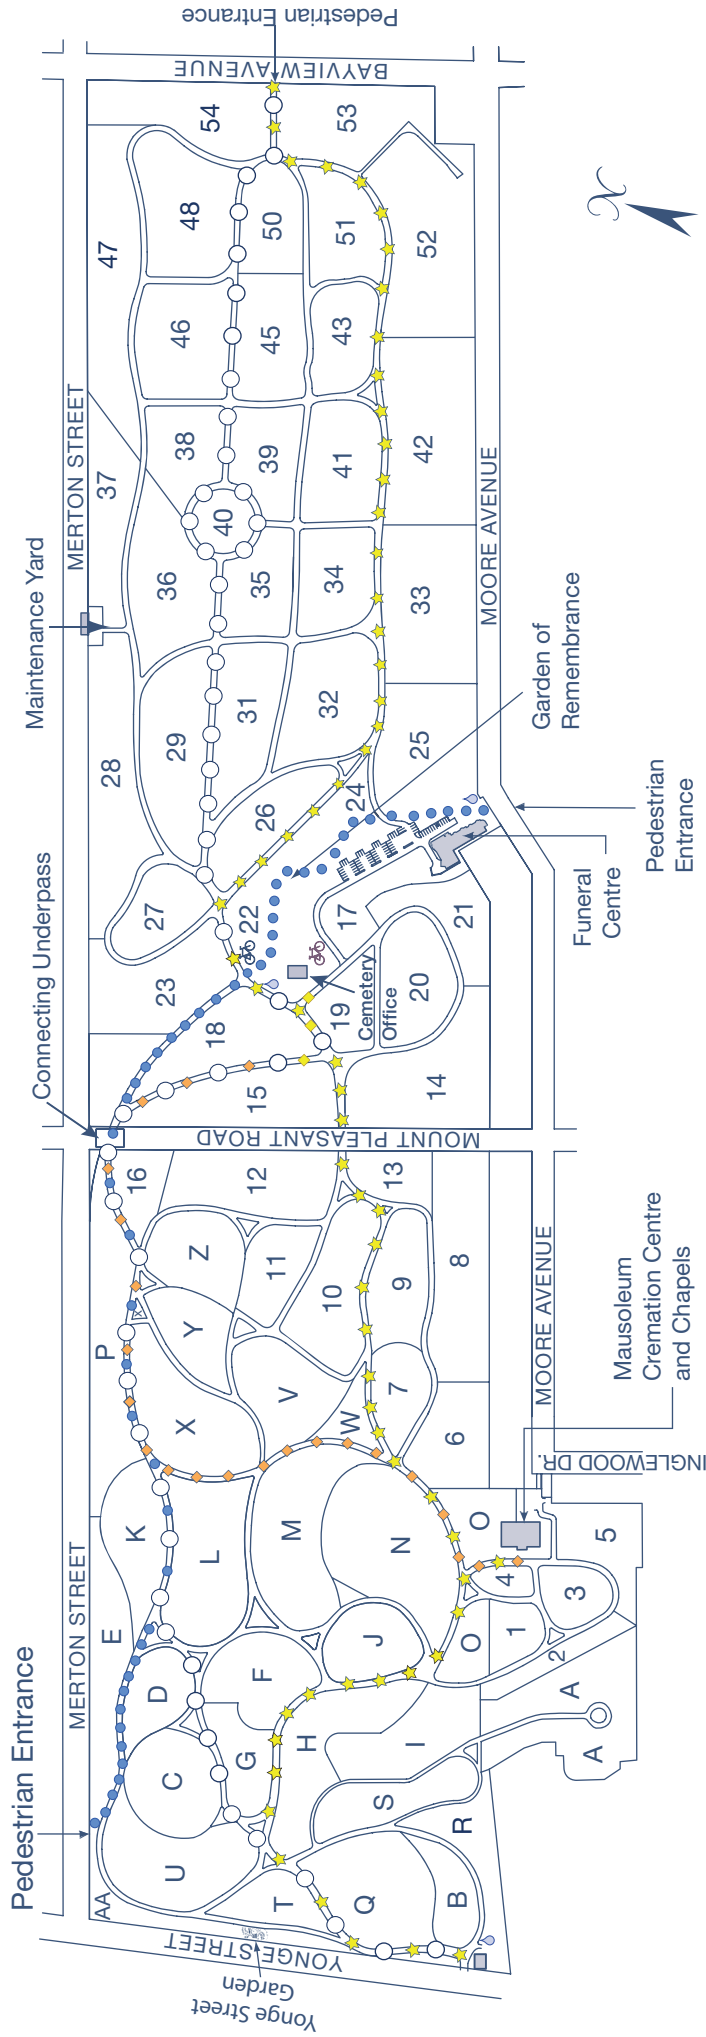

# Mount Pleasant Cemetery, Cremation and Funeral Centres

375 Mount Pleasant Road, Toronto, ON M4T 2V8  
 Office Hours: 8:00 a.m. to 5:00 p.m. Monday to Saturday  
 Cemetery: 416-485-9129 Funeral Centre: 416-485-5572

**GATE CLOSING TIMES:**  
 Daylight Saving to September 30<sup>th</sup> 8:00 p.m.  
 October 1<sup>st</sup> to Eastern Standard Time 6:00 p.m.  
 Eastern Standard Time to DST 5:30 p.m.

## DIRECTIONAL ROAD LINES

- ◆ BROKEN YELLOW ROAD LINE (BETWEEN CEMETERY OFFICE AND CREMATORIUM/MAUSOLEUM CHAPELS)
- ★ SOLID YELLOW ROAD LINE (FROM YONGE STREET, WEST MOUNT PLEASANT ENTRANCE OR BAYVIEW PEDESTRIAN ENTRANCE TO CREMATORIUM/MAUSOLEUM CHAPELS)
- SOLID BLUE LINE (FOR HERITAGE/BELTLINE PEDESTRIAN ENTRANCE)
- WHITE ROAD LINE (MAIN ROAD FROM YONGE STREET ENTRANCE, BENEATH MOUNT PLEASANT ROAD TO BAYVIEW PEDESTRIAN ENTRANCE)
- 🚲 BICYCLE RACK
- ◆ DRINKING FOUNTAIN