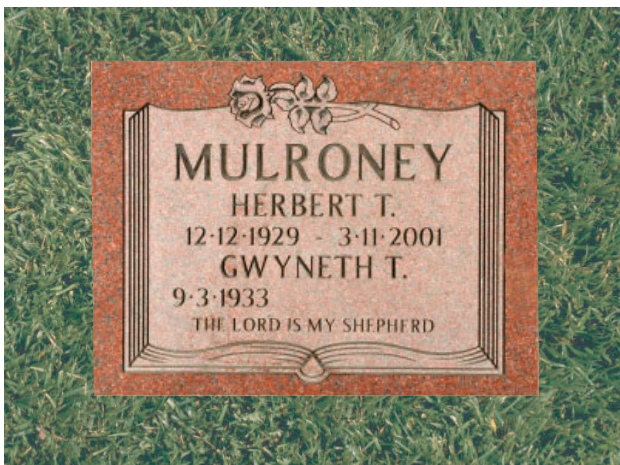

24" x 18" Red Polished Granite Marker