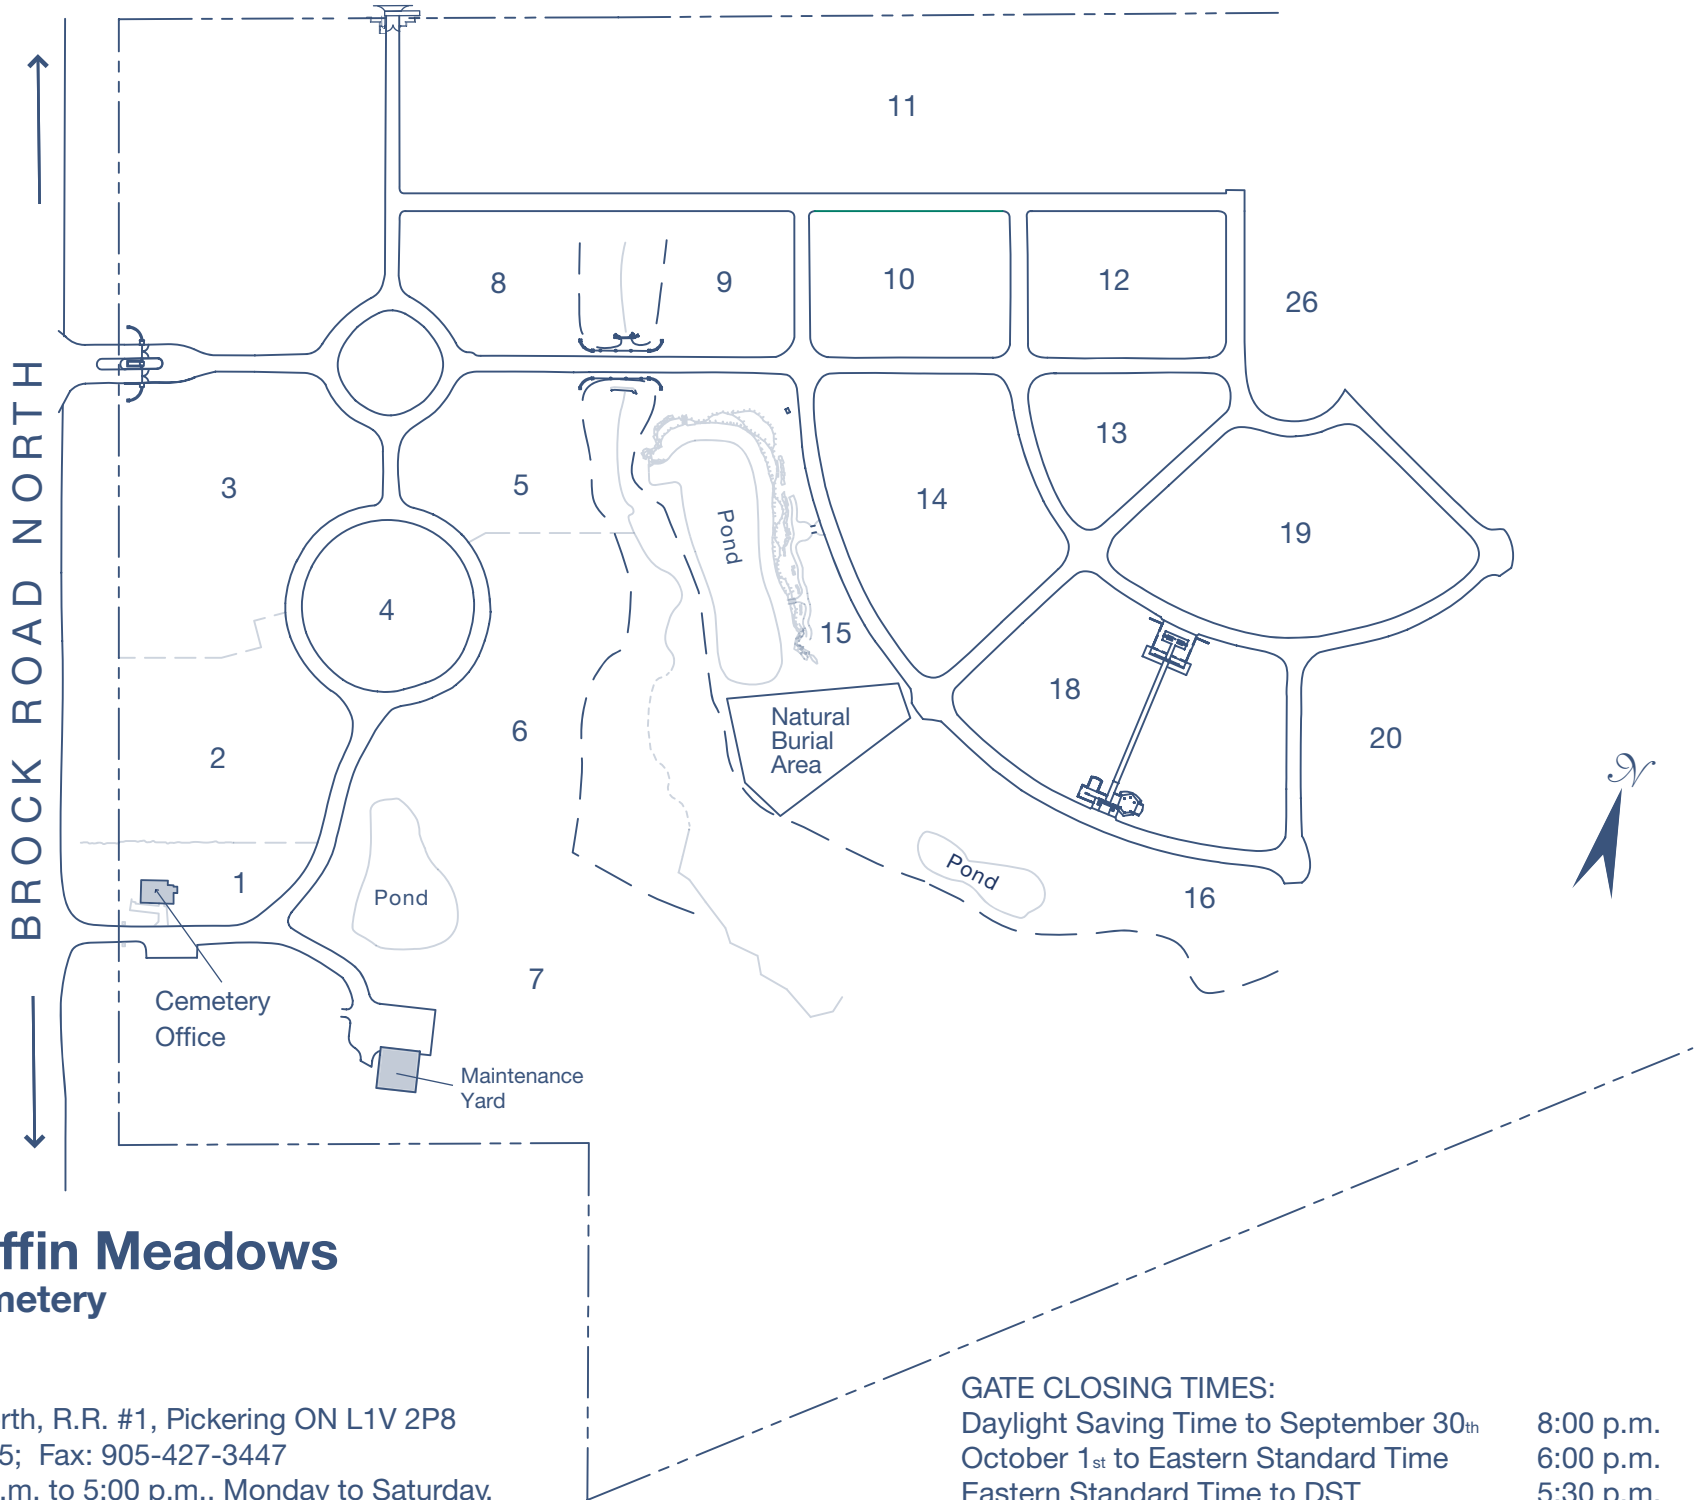

To Taunton Road
and Highway 407

BROCK ROAD NORTH

To Highway 401

Duffin Meadows Cemetery

2505 Brock Road North, R.R. #1, Pickering ON L1V 2P8
Phone: 905-427-3385; Fax: 905-427-3447
Office Hours: 8:30 a.m. to 5:00 p.m., Monday to Saturday.

GATE CLOSING TIMES:

Daylight Saving Time to September 30th
October 1st to Eastern Standard Time
Eastern Standard Time to DST

8:00 p.m.
6:00 p.m.
5:30 p.m.